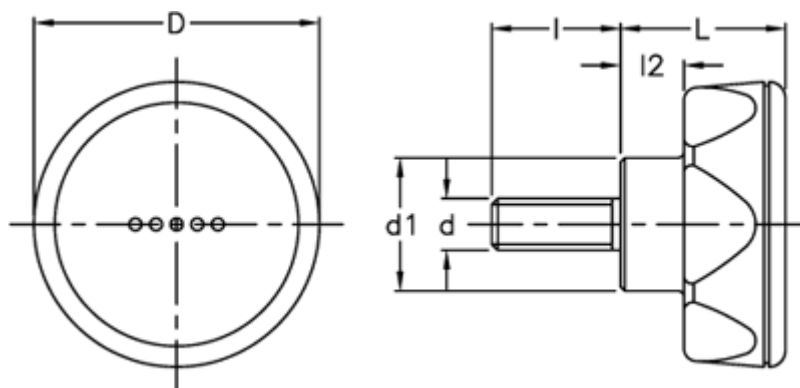

# Data Sheet

Article number: 23052222416

Description: E+G Lobe knob  
ELK.45-p M8x30-C6 red centre cap

## Measures

D	= 45
d1	= 21.0
d 6g	= M8
l	= 30
L	= 26
l2	= 10